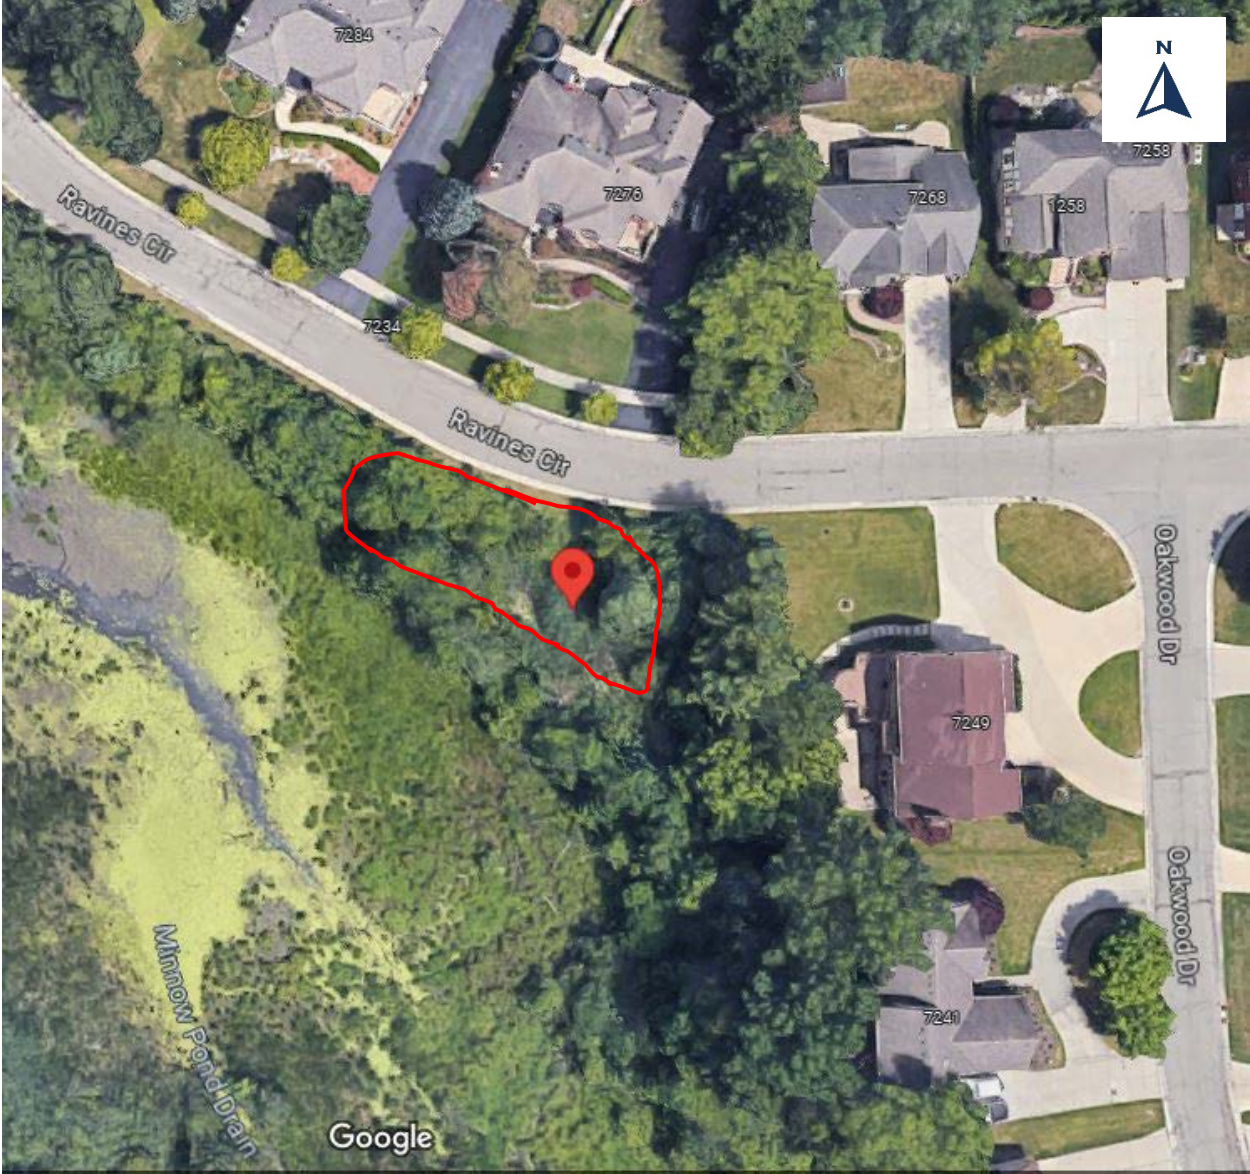

2023 Bloomfield Pines Basin 7 Treatment Map (Approximate Coordinates:
42.536359,-83.429409)

Potential Treatment Area : 