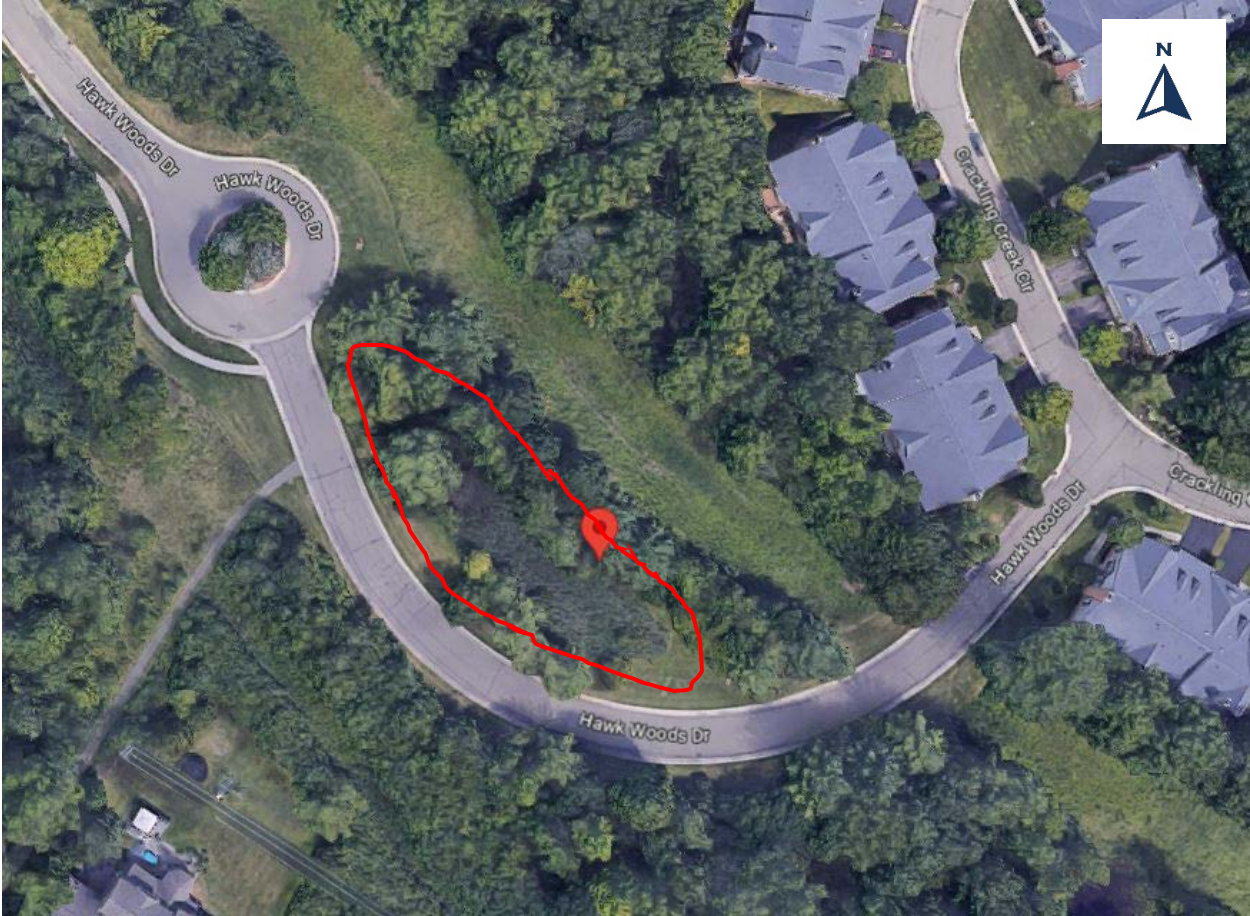

Maple Creek Basin A Treatment Map (Approximate Coordinates: 42.533640,-83.367723)

Potential Treatment Area :