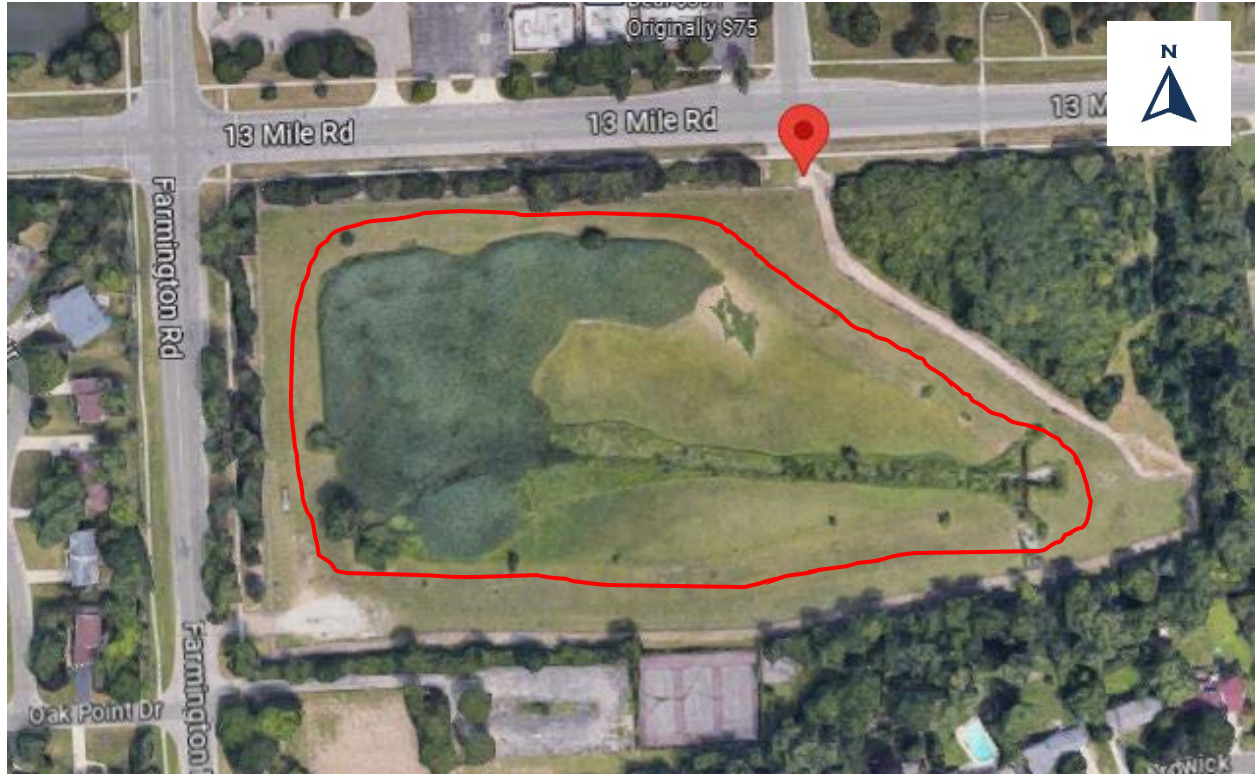

Minnow Pond Treatment Map (Approximate Coordinates: 42.513074,-83.376058)

Potential Treatment Area : 