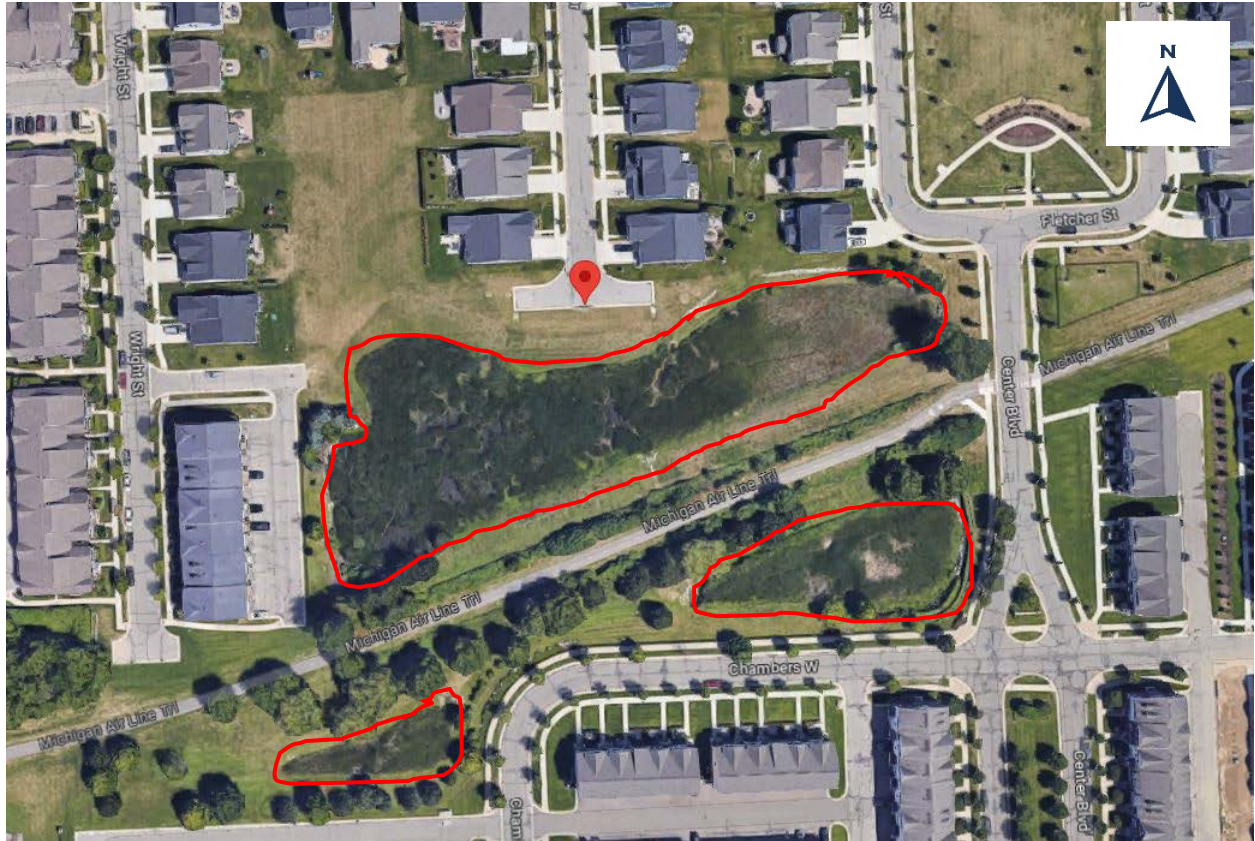

2023 Tribute Drain Treatment Map (Approximate Coordinates: 42.527346,-83.533607)

Potential Treatment Area : 