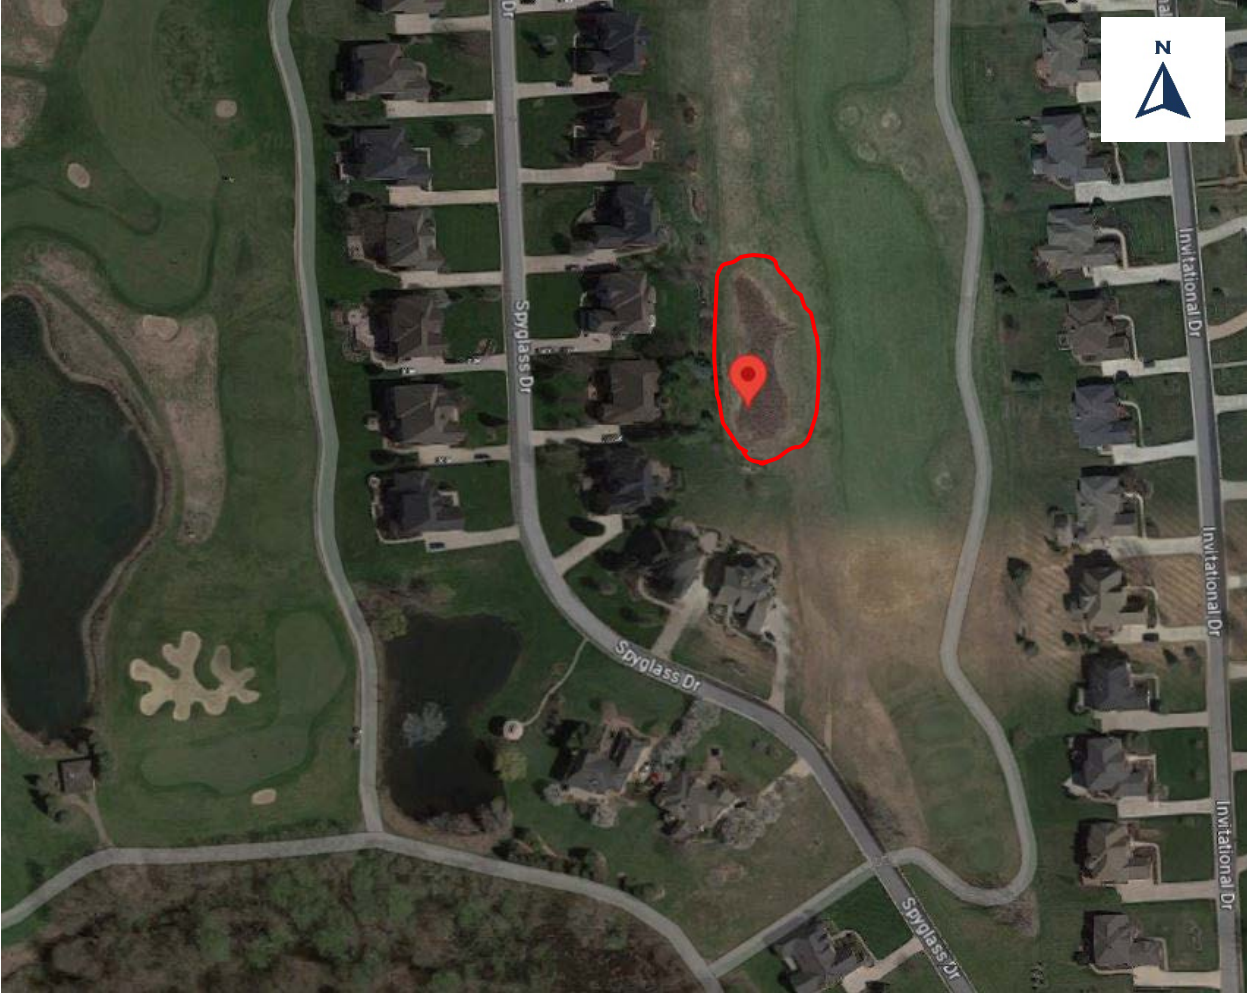

Twin Lakes Detention Basin Treatment Map (Approximate Coordinates: 42.761594,-  
83.125627)

Potential Treatment Area :