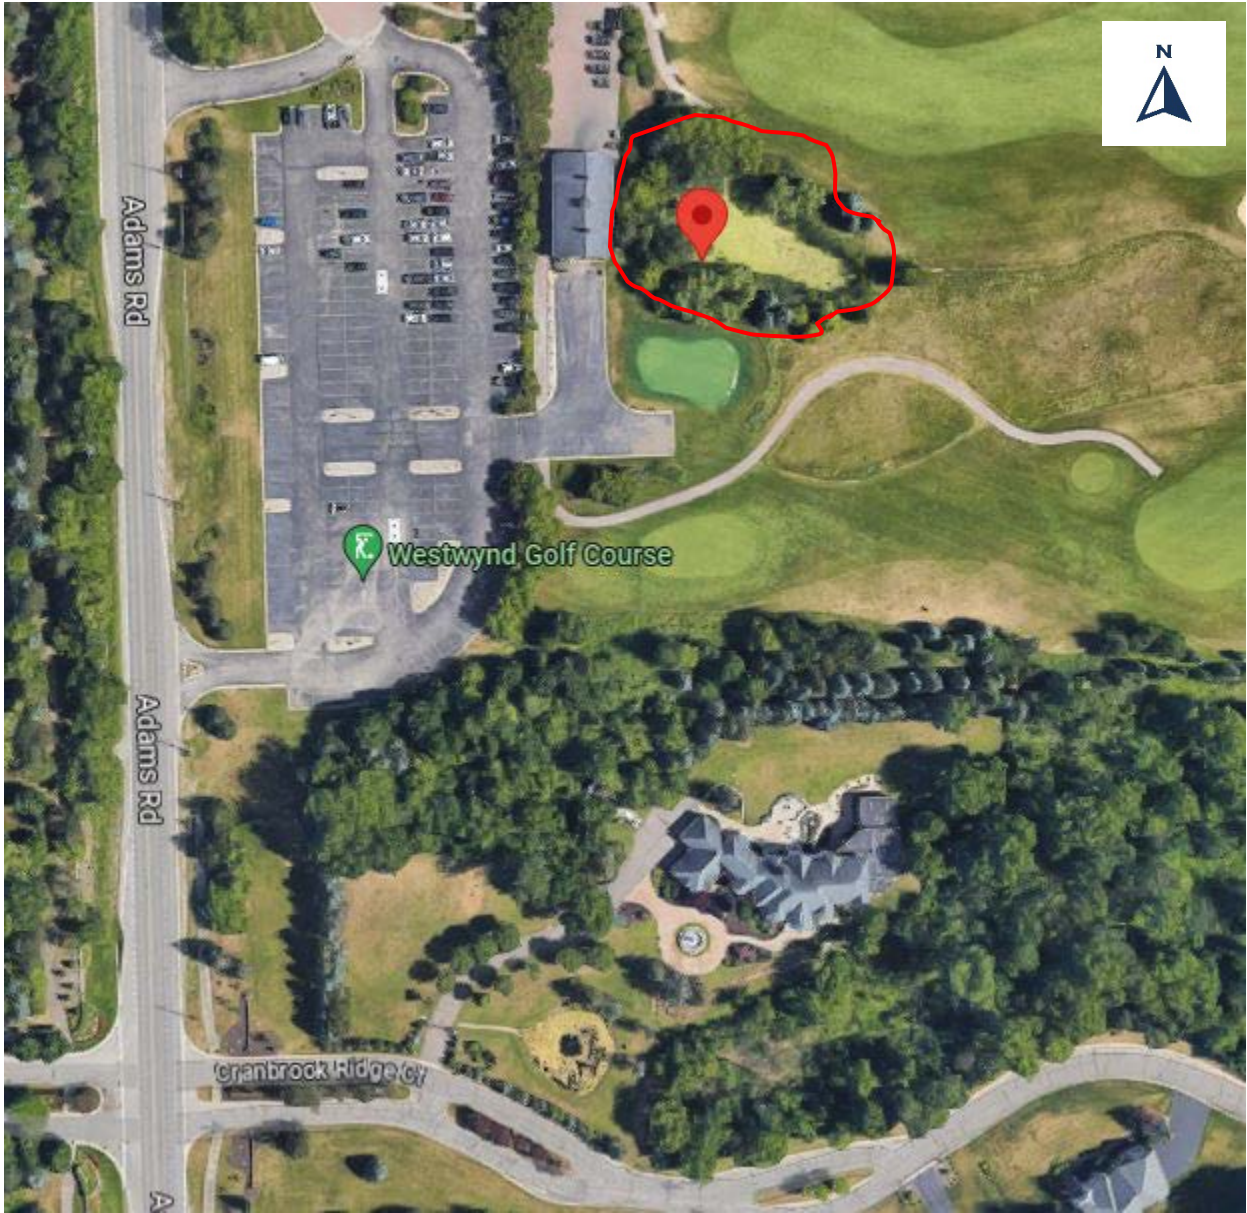

Wyndgate Detention Pond Treatment Map (Approximate Coordinates: 42.736214, -83.195144)

Potential Treatment Area 